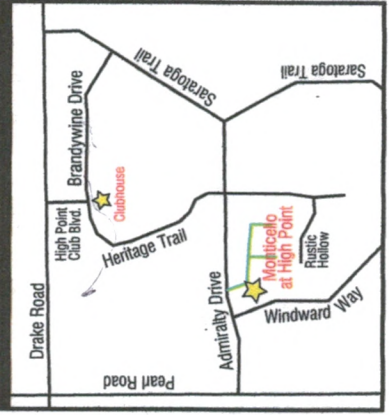

Notice

at HIGH POINT

ADMIRALTY DRIVE

BUNKER HILL DRIVE

BUNKER HILL DRIVE

VINCENNES PLACE

BUNKER HILL DRIVE

KEY

AVAILABLE HOME SITES

SHOWCASE HOMES

SOLD

OPEN SPACE

STRONGSVILLE

*Homesites to have 4 to 6 trees per above plan. Choice of pine, maple or combination. Buyer has choice of location of trees upon approval from builder's landscape representative.